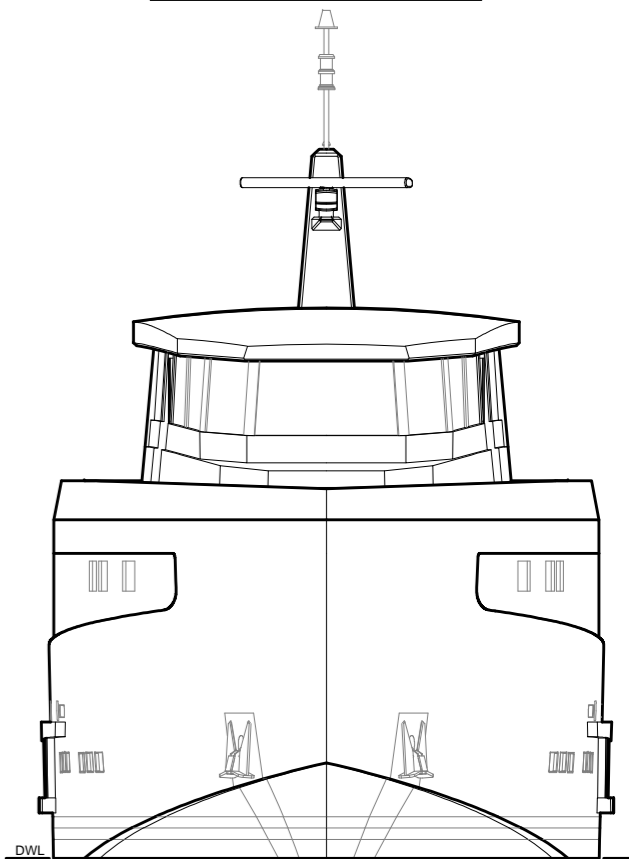

CL. ELEVATION

AFT VIEW

FRONT VIEW

SB PROFILE VIEW

Wilhelminastraat 43 A / 2011 VK Haarlem
P.O. Box 409 / 2100 AK Heemstede / The Netherlands
T +31(0)23 548 30 10 / F +31(0)23 547 17 60
info@azure-na.com / www.azure-na.com

YARD FIFTH OCEAN YACHTS®	PROJECT TITLE 32.00 M SHADOW VESSEL		
	YARD NO.	PROJECT NO. P438	DRAWING NO. D-11
DRAWING TITLE PROFILE + CENTRELINE ELEVATION Profile 1 - Forecastle superstructure			
SCALE 1 : 100	DRAWN RvD	SIZE A2H	DESIGNDATE 24-06-'13
UNITS mm	SHEET 01-01	AZURE DRAWING NO. D-11	REV. 0