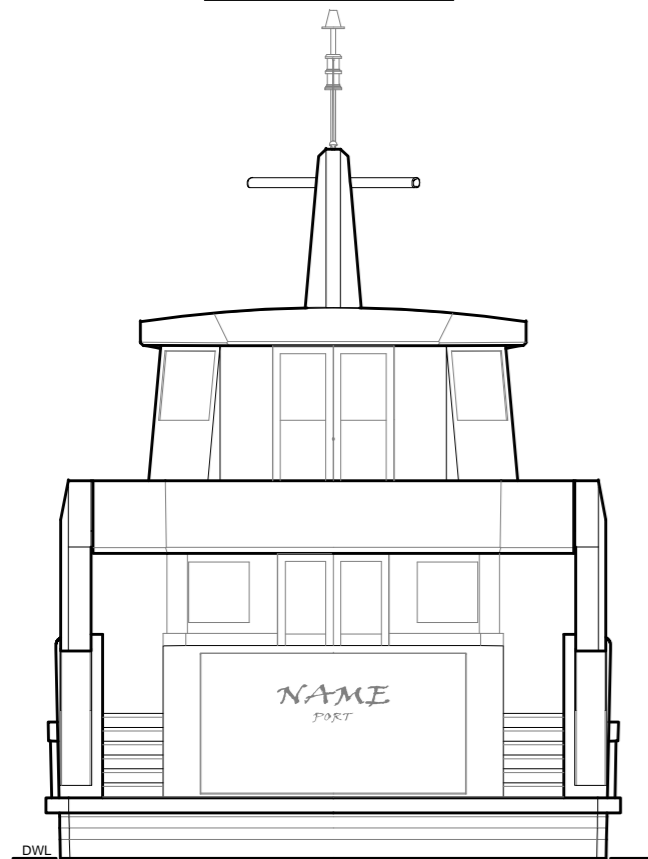

CL. ELEVATION

AFT VIEW

FRONT VIEW

SB PROFILE VIEW

Wilhelminastraat 43 A / 2011 VK Haarlem
P.O. Box 409 / 2100 AK Heemstede / The Netherlands
T +31(0)23 548 30 10 / F +31(0)23 547 17 60
info@azure-na.com / www.azure-na.com

YARD FIFTH OCEAN YACHTS®	PROJECT TITLE 32.00 M SHADOW VESSEL		
	YARD NO.	PROJECT NO. P438	DRAWING NO. D-11
DRAWING TITLE PROFILE + CENTRELINE ELEVATION Profile 1 - Forecastle superstructure			
SCALE 1 : 100	DRAWN RvD	SIZE A2H	DESIGNDATE 24-06-'13
UNITS mm	SHEET 01-01	AZURE DRAWING NO. D-11	REV. 0