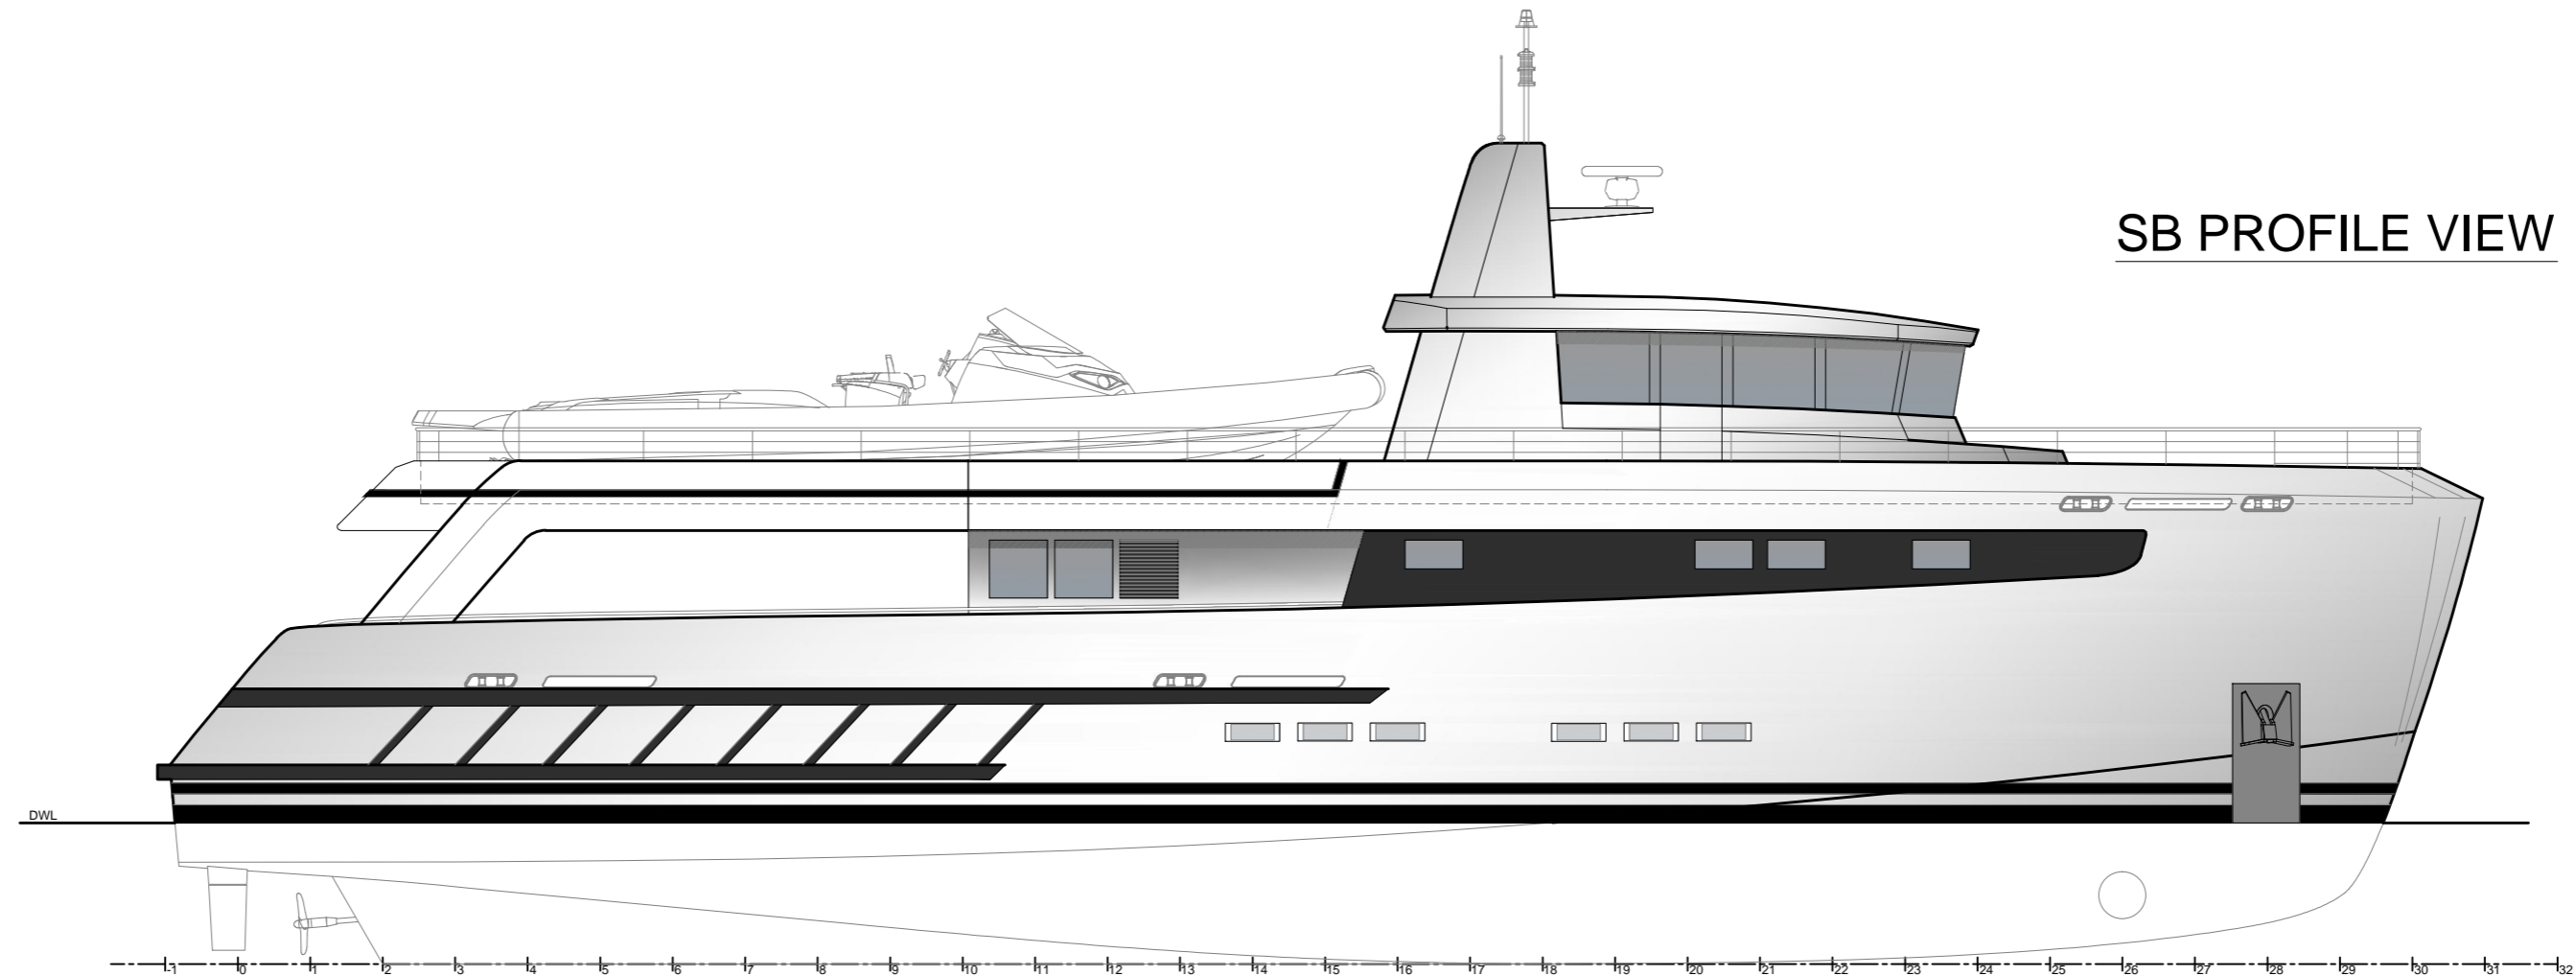

CL. ELEVATION

AFT VIEW

FRONT VIEW

SB PROFILE VIEW

Wilhelminastraat 43 A / 2011 VK Haarlem
P.O. Box 409 / 2100 AK Heemstede / The Netherlands
T +31(0)23 548 30 10 / F +31(0)23 547 17 60
info@azure-na.com / www.azure-na.com

YARD FIFTH OCEAN YACHTS®	PROJECT TITLE 32.00 M SHADOW VESSEL		
	YARD NO.	PROJECT NO. P438	DRAWING NO. D-11
DRAWING TITLE PROFILE + CENTRELINE ELEVATION Profile 1 - Forecastle superstructure			
SCALE 1 : 100	DRAWN RvD	SIZE A2H	DESIGNDATE 24-06-'13
UNITS mm	SHEET 01-01	AZURE DRAWING NO. D-11	REV. 0